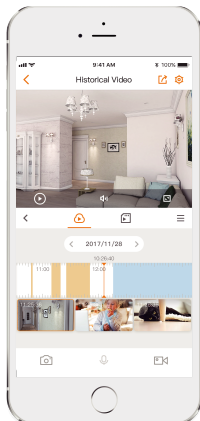

Stay Connected To What Matters.

With the DASH cloud service, off-site secure and encrypted video allows you to review previous alerts and gives you retention of video of up to 30 days. Reviewing historical video has never been so easy with the Dash app's easy to use playback functionality.

Powered by: