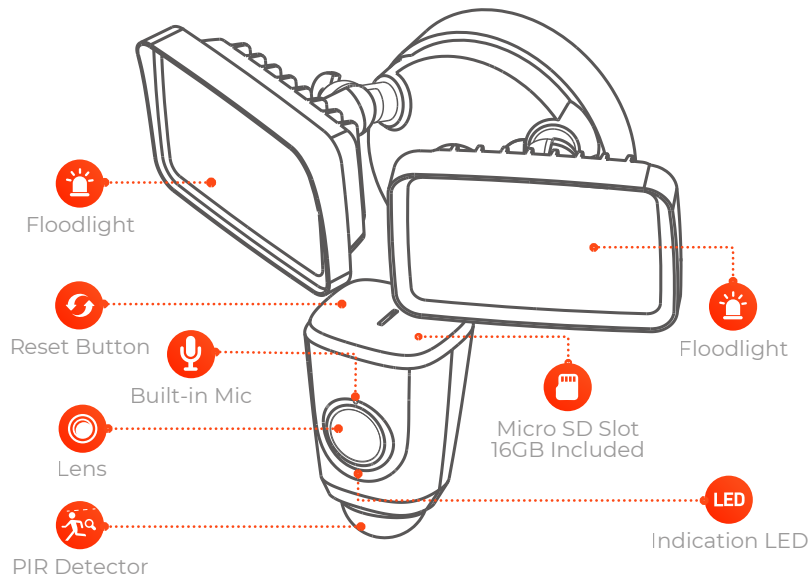

DASH

FLOODER

Wi-Fi Video Floodlight Camera

The Dash Floodlight camera delivers 1080P/2MP live video monitoring and playback from any mobile device, recorder or automation system. Protect your home with a motion-activated HD camera and built-in bright LED floodlights. Stay notified with realtime active notifications and two way communication. Deter unwanted strangers with the 110dB remotely controlled siren. Setup is simple. Replace any existing wired floodlight with Floodlight's easy app based setup and robust Wi-Fi. From dusk to dawn, Floodlight has you covered.

Cloud Service
Secure cloud storage

Stay Connected To What Matters.

With the DASH cloud service, off-site secure and encrypted video allows you to review previous alerts and gives you retention of video of up to 30 days. Reviewing historical video has never been so easy with the Dash app's easy to use playback functionality.

Powered by:

Specifications

Camera

1/2.7" 2 Megapixel progressive CMOS
2MP (1920 x 1080)
Night Vision: 33ft Distance
2.8mm Fixed Lens
Field of View: 114°(H), 66°(V), 137°(D)

Video & Audio

Video Compression : H.265/H.264
Up to 25/30fps Frame Rate
16x Digital Zoom
Built-in Mic & Speaker, 110dB Siren
Built-in Floodlights

Floodlight

Brightness: 2000lm
Color Temperature: 3000K
3 Working Modes: Manual, PIR Motion Activation, Dusk to Dawn
PIR: Configurable area and distance
Up to 270° coverage, 33ft distance

General

Power Supply: AC100~240V
Power Consumption: <40W
Working Environment: -30°C~+50° C, Less Than 95%RH
IP65 Weatherproof
Dimensions: 237.2 × 317.3 × 171.8mm (9.3 x 12.5 x 6.8 inch)
Weight: 1800g (3,97lb)